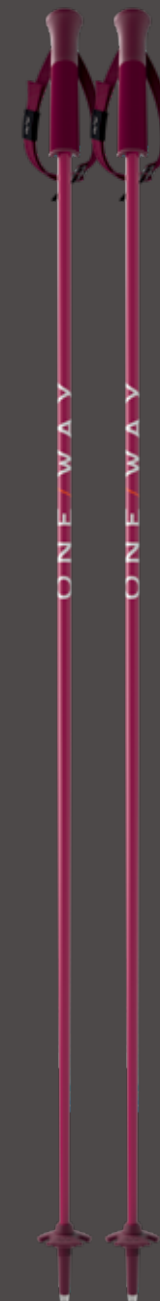

GTX 14 BLACKBERRY - COMPLETE KIT

¥11,000 (本体 ¥10,000)
Made in China

Item no.	OZ32721
Lengths	KIT 140cm
Weight	285g / 140cm (per pc/sample length)
Shaft	Alu 7075
Grip	2K Modular Grip
Strap	Quick adj. Strap
Shaft ø	14:9 (mm)
Basket	On Piste Basket
Tip	Steel Tip
Finish	Softtouch

雪の斜面をパツと鮮やかに。シャフト、グリップ、ストラップ、リングの色を選んで、自分だけのGTX 14ポールを作ろう。薄くて軽いアルミシャフトは、耐久性が高くスポーティなイメージ。人間工学に基づく握りがズレにくい2Kグリップは、様々なターンで確実にホールドできる。簡単に交換できるバスケットも特徴のひとつ。