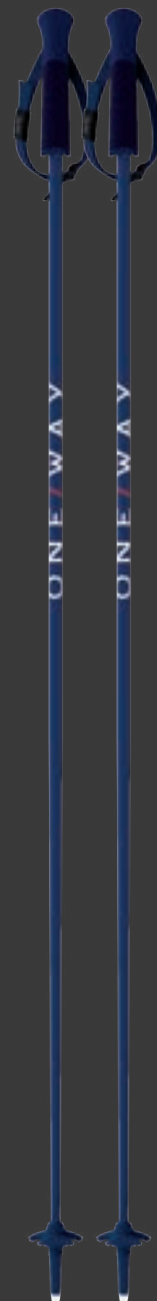

GTX 14 NAVY - COMPLETE KIT

¥11,000 (本体 ¥10,000)
Made in China

Item no.	OZ32521
Lengths	KIT 140cm
Weight	285g / 140cm (per pc/sample length)
Shaft	Alu 7075
Grip	2K Modular Grip
Strap	Quick adj. Strap
Shaft ø	14:9 (mm)
Basket	On Piste Basket
Tip	Steel Tip
Finish	Softtouch

雪の斜面をパツと鮮やかに。シャフト、グリップ、ストラップ、リングの色を選んで、自分だけのGTX 14ポールを作ろう。薄くて軽いアルミシャフトは、耐久性が高くスポーティなイメージ。人間工学に基づく握りがズレにくい2Kグリップは、様々なターンで確実にホールドできる。簡単に交換できるバスケットも特徴のひとつ。