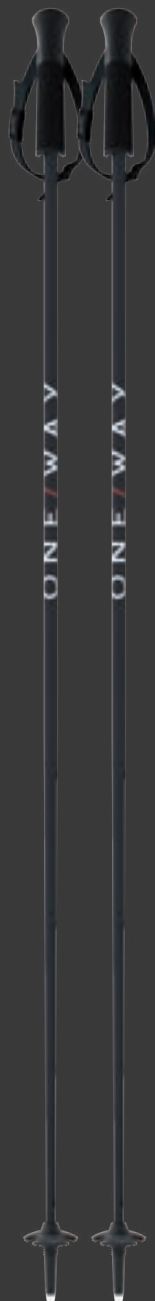

GTX 14 ASPHALT - COMPLETE KIT

¥11,000 (本体 ¥10,000)
Made in China

Item no.	OZ32121
Lengths	KIT 140cm
Weight	285g / 140cm (per pc/sample length)
Shaft	Alu 7075
Grip	2K Modular Grip
Strap	Quick adj. Strap
Shaft ø	14:9 (mm)
Basket	On Piste Basket
Tip	Steel Tip
Finish	Softtouch

雪の斜面をパツと鮮やかに。シャフト、グリップ、ストラップ、リングの色を選んで、自分だけのGTX 14ポールを作ろう。薄くて軽いアルミシャフトは、耐久性が高くスポーティなイメージ。人間工学に基づく握りがズレにくい2Kグリップは、様々なターンで確実にホールドできる。簡単に交換できるバスケットも特徴のひとつ。