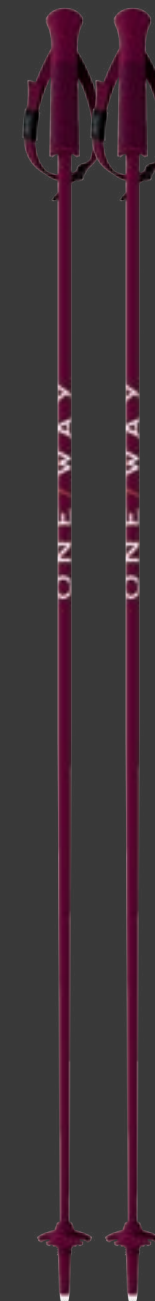

GTX 14 BLACKBERRY - COMPLETE KIT

¥11,000 (本体 ¥10,000)
Made in China

Item no.	OZ32721
Lengths	KIT 140cm
Weight	285g / 140cm (per pc/sample length)
Shaft	Alu 7075
Grip	2K Modular Grip
Strap	Quick adj. Strap
Shaft ø	14:9 (mm)
Basket	On Piste Basket
Tip	Steel Tip
Finish	Softtouch

雪の斜面をパツと鮮やかに。シャフト、グリップ、ストラップ、リングの色を選んで、自分だけのGTX 14ポールを作ろう。薄くて軽いアルミシャフトは、耐久性が高くスポーティなイメージ。人間工学に基づく握りがズレにくい2Kグリップは、様々なターンで確実にホールドできる。簡単に交換できるバスケットも特徴のひとつ。