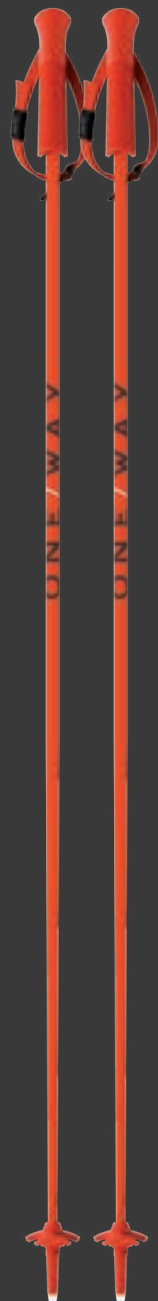

GTX 14 FLAME - COMPLETE KIT

¥11,000 (本体 ¥10,000)
Made in China

Item no.	OZ32321
Lengths	KIT 140cm
Weight	285g / 140cm (per pc/sample length)
Shaft	Alu 7075
Grip	2K Modular Grip
Strap	Quick adj. Strap
Shaft ø	14:9 (mm)
Basket	On Piste Basket
Tip	Steel Tip
Finish	Softtouch

雪の斜面をパツと鮮やかに。シャフト、グリップ、ストラップ、リングの色を選んで、自分だけのGTX 14ポールを作ろう。薄くて軽いアルミシャフトは、耐久性が高くスポーティなイメージ。人間工学に基づく握りがズレにくい2Kグリップは、様々なターンで確実にホールドできる。簡単に交換できるバスケットも特徴のひとつ。